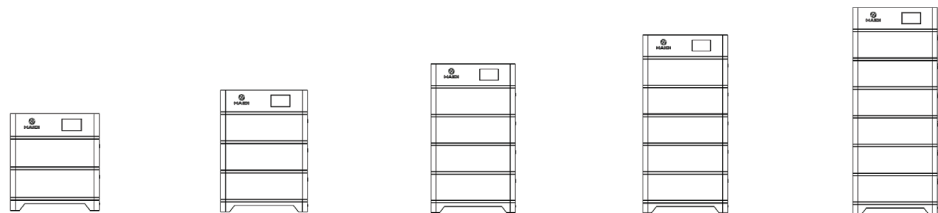

Haidi HD-51.2V Stacking series

POWERFUL, PRATICAL, PROVEN

Lower your power bill and protect from power outages.

Haidi residential BESS can provide seamless, uninterrupted power for your house-hold during an outage.

Number of models	2	3	4	5	6
Battery system capacity (Kwh)	10.24	15.36	20.48	25.6	30.72
Voltage range (Vdc)	44.8~57.6				
Overall dimension (mm)	510*370*550	510*370*725	510*370*898	510*370*1070	510*370*1245
Weight (Kg)	90 1	30 1	70	213	254
Discharge depth	95%				
Charging current MAX (A)	50				
Discharge current MAX (A)	100				
Peak current @5S (A)	105				
Communication port	CAN or RS485				
Protection grade	IP41				
Charging temperature range °C	0~50				
Discharge temperature range °C	-20~60				
Humidity	5%~95%				
Altitude	<2000				
Design Life	15+ Years (25 °C/°F)				
Cycle Life	>6000, 25 °C				
Authentication level	CE/UN38.3				